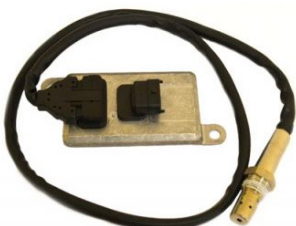

NOW IN STOCK

TX7600

NOX SENSOR CF/XF (AFTER CAT)

To Fit: **DAF**

Cross Ref: 1793380, 1836059, 183661, 2011648

TX7601

NOX SENSOR CF/XF (BEFORE CAT)

To Fit: **DAF**

Cross Ref: 1836060, 2011649

TX7602

NOX SENSOR LF EURO 5

To Fit: **DAF**

Cross Ref: 1703687, 1705520, 1705572, 2894940

TX7603

NOX SENSOR LF EURO 6

To Fit: **DAF**

Cross Ref: 1836061, 2011650

TX3600

NOX SENSOR

To Fit: **MAN TGX/TGS/TGA**

Cross Ref: 5115480009, 5115480015

TX7500

NOX SENSOR EURO 5

To Fit: **RENAULT/VOLVO**

To Fit: **SCANIA**

Cross Ref: 2064769, 2294291, 2296801

TX6601

NOX SENSOR (BEFORE CAT)

To Fit: **SCANIA**

Cross Ref: 2064768, 2294290, 2296800

www.particmotorsparses.co.uk

Brunel Drive,
Newark,
Nottinghamshire,
NG24 2EG